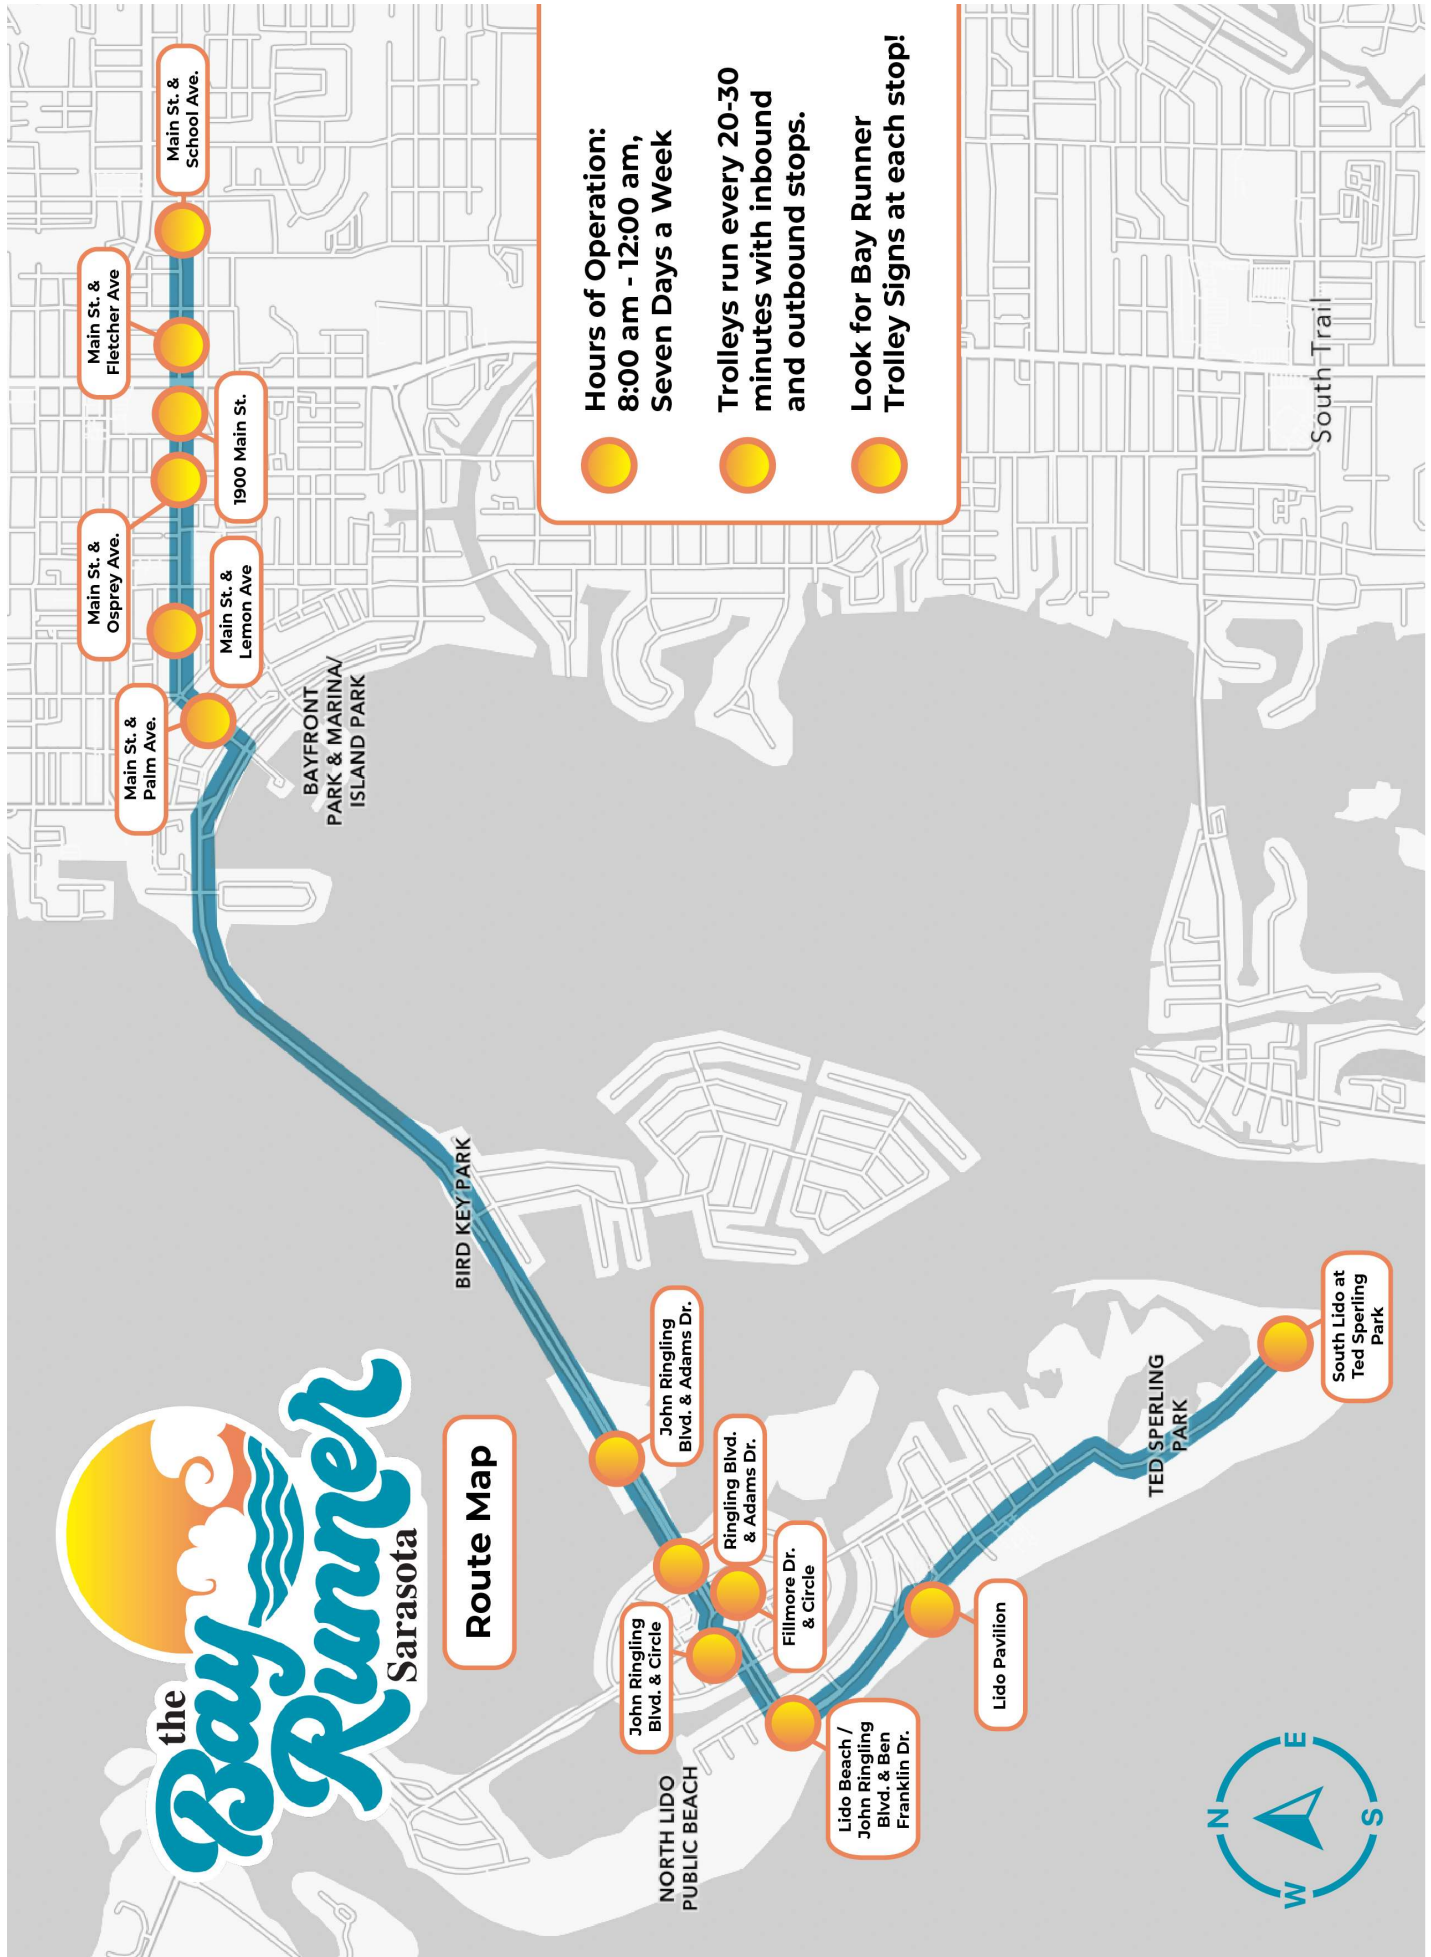

Route Map

Hours of Operation:
 8:00 am - 12:00 am,
 Seven Days a Week

Trolleys run every 20-30 minutes with inbound and outbound stops.

Look for Bay Runner Trolley Signs at each stop!